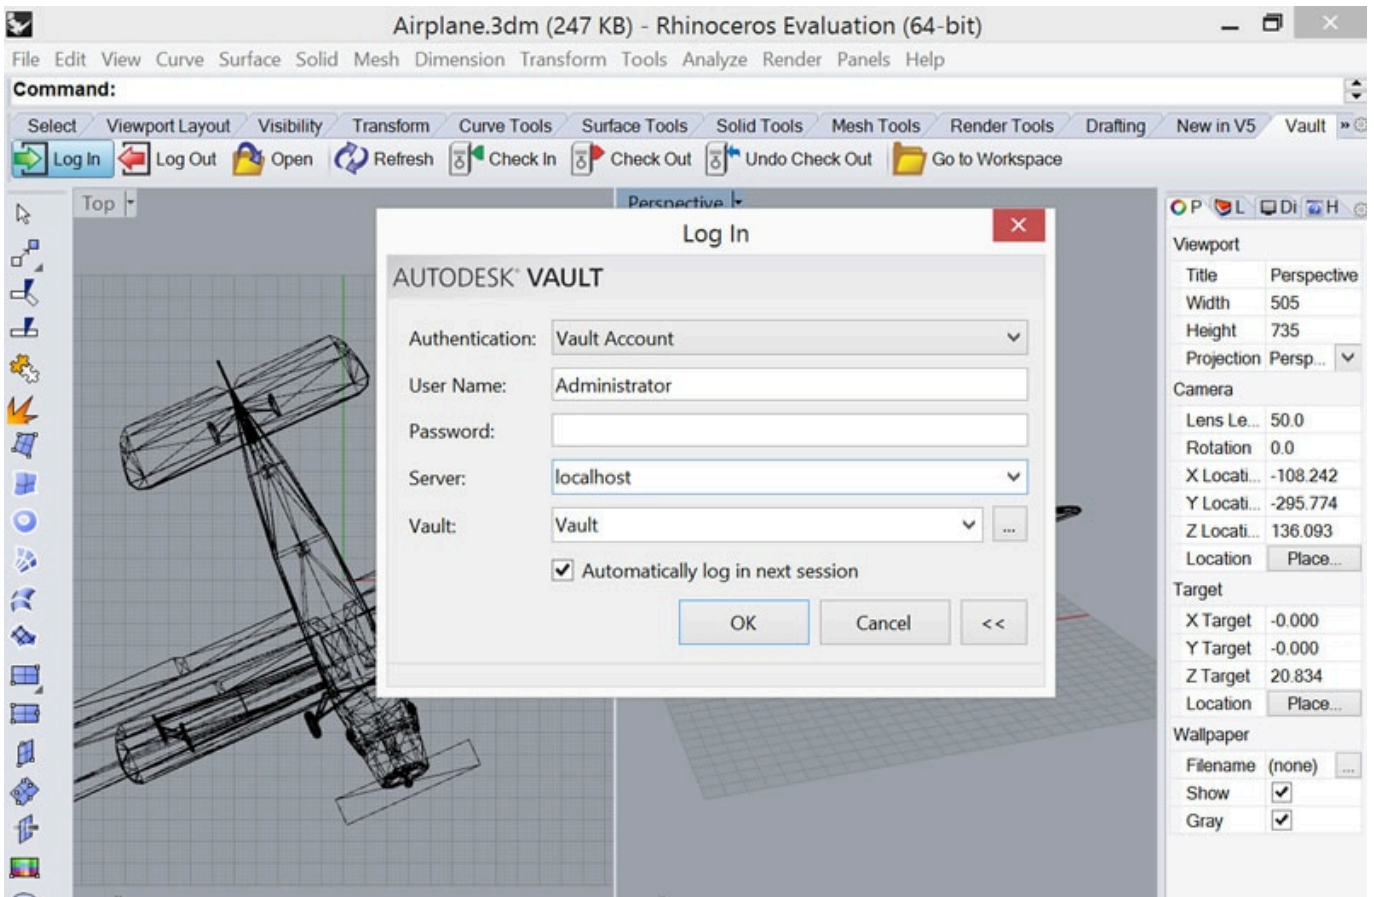

[Scaricare BIM 360 Team 2014 Crepa 64 Bits Italiano](#)

[Scaricare BIM 360 Team 2014 Crepa 64 Bits Italiano](#)

DOWNLOAD

Use these add-ins to connect to the BIM 360 Glue cloud and access your consolidated project models. After you install the add-in, you can BIM 360 Team enables architects, engineers and their project stakeholders to work efficiently together in a centralized cloud workspace. Start your project today!. Try InfraWorks free for 30 days. Connected BIM platform for civil infrastructure planning and design. Download free trial. Available for Windows 64-bit. 9bb750c82b